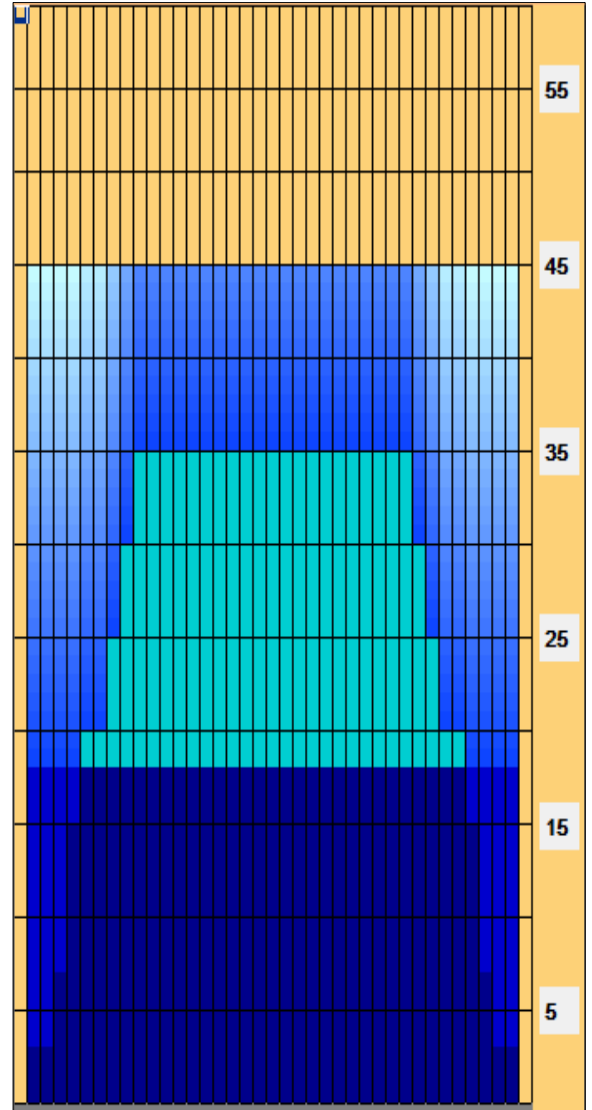

College Bowling Long #3

Oil Pattern Distance:	45 Feet	Reverse Brush Drop:	41 Feet	Oil Per Board:	50 uL
Forward Oil Total:	23.3 mL	Reverse Oil Total:	3.7 mL	Volume Oil Total:	27 mL
Forward Boards Crossed:	466 Boards	Reverse Boards Crossed:	74 Boards	Total Boards Crossed:	540 Boards

	Start	Stop	Loads	Speed	Crossed	Start	End	Feet	T.Oil
1	2L	2R	3	14	111	0.0	3.9	3.9	5550
2	4L	4R	2	14	66	3.9	7.8	3.9	3300
3	5L	5R	3	18	93	7.8	15.4	7.6	4650
4	6L	6R	2	18	58	15.4	20.5	5.1	2900
5	8L	8R	2	18	50	20.5	25.6	5.1	2500
6	9L	9R	2	18	46	25.6	30.7	5.1	2300
7	10L	10R	2	18	42	30.7	35.8	5.1	2100
8	2L	2R	0	22	0	35.8	45.0	9.2	0

Item	3L-7L:18L-18R	8L-12L:18L-18R	13L-17L:18L-18R	18L-18R:17R-13R	18L-18R:12R-8R	18L-18R:7R-3R
Description	Outside Track:Middle	Middle Track:Middle	Inside Track:Middle	Middle:Inside Track	Middle:Middle Track	Middle:Outside Track
Track Zone Ratio	1.96	1.07	1	1	1.07	1.96